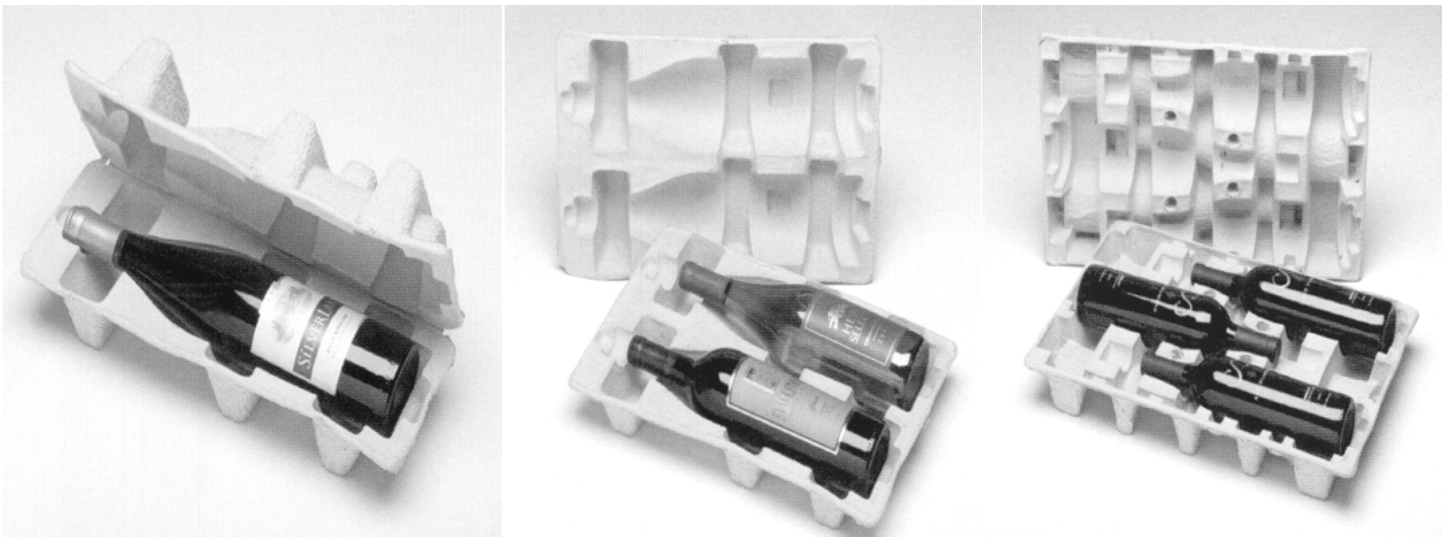

SERVING ALL YOUR PACKAGING & WAREHOUSE SUPPLY NEEDS

CANADIAN MOLDED PULP SHIPPERS

*** SAFELY SHIP WINE * CUSTOM INSERTS ALSO AVAILABLE**

Set prices include brown corrugated carton and molded pulp insert. Inserts and boxes also sold separately. Various quantity pricing available. \$75 minimum purchase required.

CODE	SIZE	SET	PRICE ea
1MPWINE	5¼" x 5¼" x 14⅞"	box & 1 insert	\$3.00
2MPWINE	14⅞" x 9¾" x 4⅜"	box & 2 inserts	\$3.76
3MPWINE	19" x 12" x 5½"	box & 2 inserts	\$5.58
4MPWINE	14⅞" x 9¾" x 8¾"	box & 4 inserts	\$6.76
6MPWINE	19" x 12" x 8"	box & 3 inserts	\$7.38
12MPWINE	19" x 12" x 13"	box & 5 inserts	\$11.72